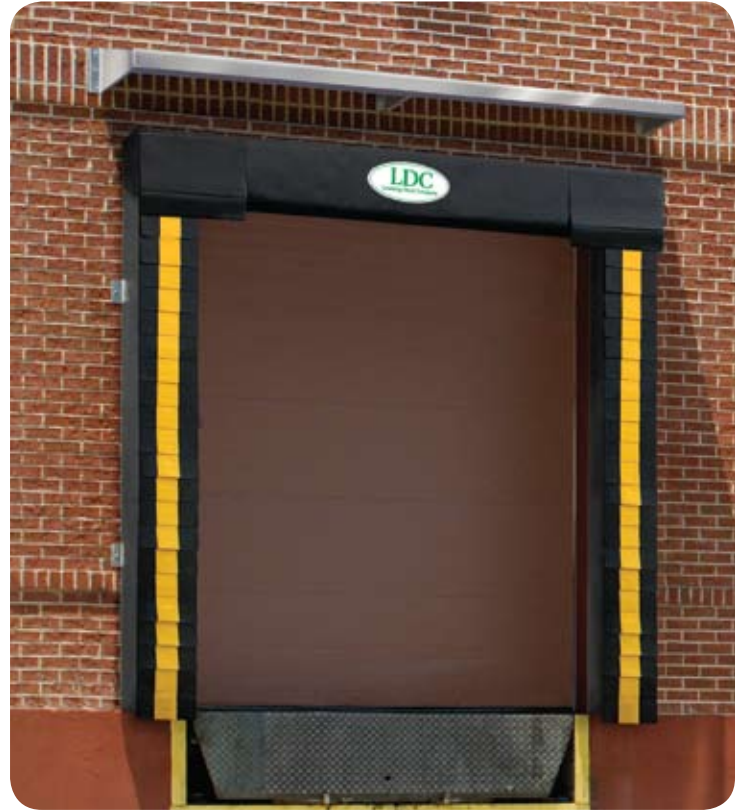

METAL CANOPIES

MAN DOOR CANOPIES

Model: MDC-36

Size: 48" wide x 12" rear height x 36" projection

Model: MDC-48

Size: 48" wide x 12" rear height x 48" projection

LOADING DOCK CANOPIES

Model: LDC-18

Size: 120" wide x 6" rear height x 18" projection

Model: LDC-24

Size: 120" wide x 8" rear height x 24" projection

Model: LDC-36

Size: 120" wide x 12" rear height x 36" projection

SPECIFICATIONS

- 18 gauge galvanized steel
- C/w 3"x3" rain gutter
- Three support gussets
- Optional snow load support & custom sizes available

LDC offers
a wide **Variety** of **custom** products
to **satisfy** your dock requirements

DOCK SEALS

VINYL ROLL-UP DOORS

RAIN SHROUD

DOCK LIGHTS

STOP & GO LIGHTS

AIR CURTAINS

BUMPERS