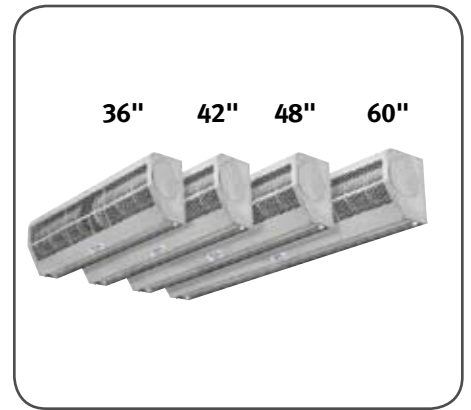

METAL CANOPIES

MAN DOOR CANOPIES

Model: MDC-36

Size: 48" wide x 12" rear height x 36" projection

Model: MDC-48

Size: 48" wide x 12" rear height x 48" projection

LOADING DOCK CANOPIES

Model: LDC-18

Size: 120" wide x 6" rear height x 18" projection

Model: LDC-24

Size: 120" wide x 8" rear height x 24" projection

Model: LDC-36

Size: 120" wide x 12" rear height x 36" projection

SPECIFICATIONS

- 18 gauge galvanized steel
- C/w 3"x3" rain gutter
- Three support gussets
- Optional snow load support & custom sizes available

LDC offers
a wide **Variety** of **custom** products
to **satisfy** your dock requirements

DOCK SEALS

VINYL ROLL-UP DOORS

RAIN SHROUD

DOCK LIGHTS

STOP & GO LIGHTS

AIR CURTAINS

BUMPERS