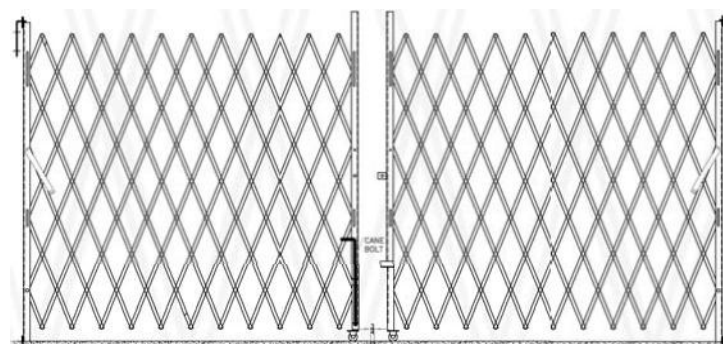

. Quick and Affordable Shipments

Many sizes available to ship within 1-2 days, and most gates are light enough to ship via UPS.

Save-T Guard Folding Security Gates are the most economical solutions for increasing safety, security and productivity.

Double Gate Drop Pin

Bottom Pin

"L" Bracket

Single Gate (SG)

Double Gate (DG)

Gate Model #	Gate Style	Width Up To	Bracket Height	Ship Weight
SG-66-60*	Single	66"	60"	50 Ibs
SG-66-78	Single	66"	78"	65 Ibs
SG-66-96	Single	66"	96"	75 Ibs
SG-78-78	Single	78"	78"	65 Ibs
SG-78-96	Single	78"	96"	80 Ibs
SG-90-78	Single	90"	78"	70 Ibs
SG-90-96	Single	90"	96"	85 Ibs
DG-96-78*	Double	96"	78"	85 Ibs
DG-96-96	Double	96"	96"	100 Ibs
DG-120-78*	Double	120"	78"	100 Ibs
DG-120-96*	Double	120"	96"	120 Ibs
DG-144-78*	Double	144"	78"	115 Ibs
DG-144-96	Double	144"	96"	140 Ibs
DG-168-78*	Double	168"	78"	130 Ibs
DG-168-96*	Double	168"	96"	150 Ibs
DG-192-78	Double	192"	78"	135 Ibs
DG-192-96	Double	192"	96"	170 Ibs