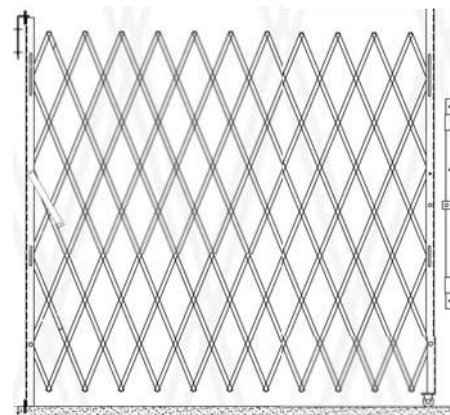

. Quick and Affordable Shipments

Many sizes available to ship within 1-2 days, and most gates are light enough to ship via UPS.

Save-T Guard Folding Security Gates are the most economical solutions for increasing safety, security and productivity.

Double Gate Drop Pin

Bottom Pin

"L" Bracket

Single Gate (SG)

Double Gate (DG)

Gate Model #	Gate Style	Width Up To	Bracket Height	Ship Weight
SG-66-60*	Single	66"	60"	50 Ibs
SG-66-78	Single	66"	78"	65 Ibs
SG-66-96	Single	66"	96"	75 Ibs
SG-78-78	Single	78"	78"	65 Ibs
SG-78-96	Single	78"	96"	80 Ibs
SG-90-78	Single	90"	78"	70 Ibs
SG-90-96	Single	90"	96"	85 Ibs
DG-96-78*	Double	96"	78"	85 Ibs
DG-96-96	Double	96"	96"	100 Ibs
DG-120-78*	Double	120"	78"	100 Ibs
DG-120-96*	Double	120"	96"	120 Ibs
DG-144-78*	Double	144"	78"	115 Ibs
DG-144-96	Double	144"	96"	140 Ibs
DG-168-78*	Double	168"	78"	130 Ibs
DG-168-96*	Double	168"	96"	150 Ibs
DG-192-78	Double	192"	78"	135 Ibs
DG-192-96	Double	192"	96"	170 Ibs